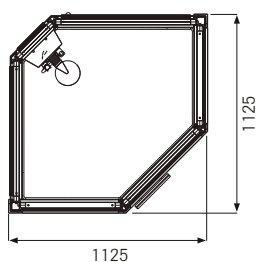

A complete home spa in the smallest of spaces

Within a minimum space of less than 1.3 m², Tylö has created a home spa solution for corner installation that contains both a relaxing steam bath and a conventional shower. A revolution in home spa design, it is compact enough to fit in even a small bathroom. The steam bath is a gentler experience. The atmospheric humidity inside is at 100%, yet the temperature is only 40-45°C, inviting you to relax for a little longer.

Tylö steam shower i110/c
(Art. no. 9607 4630)

The steam shower measures just 1125 x 1125 mm and comes with a bench. External height 2100 mm. Accommodates one person at a time.

www.tylo.com/impresioni110c