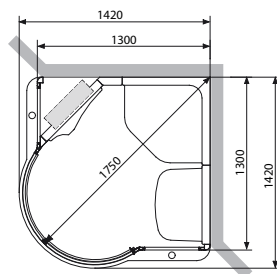

The elegantly curved, tempered glass front has a space-saving sliding door that can be fitted to open left or right and gives a full 60 cm access width. The door can be hung on the right or left-hand side. Two comfortable seats, one placed in the corner, are integrated into the wall sections, and all the connections for water and electricity, together with the steam generator are hidden behind the large mirrored wall.

The cabinet can be angled, but not reversed, and comes complete with decorative halogen lighting inside and out.

Designed for corner installation. Connect to electricity (min. 10 A), water supply and drainage. The steam generator (4.5 kW) is convertible between 230 V~ and 400 V2N~ (two phase with neutral). The minimum water pressure is 2.5 bar and the run-off capacity is 50 litres/minute.

Tylette Centre

(Art. no. 9607 3302)

White walls. Size: 1420 x 1420 mm, height 1980 mm.

Floor decking

(Art. no. 9005 9020)

Exclusive optional floor decking made entirely of teak and dimensioned for Tylette Centre.