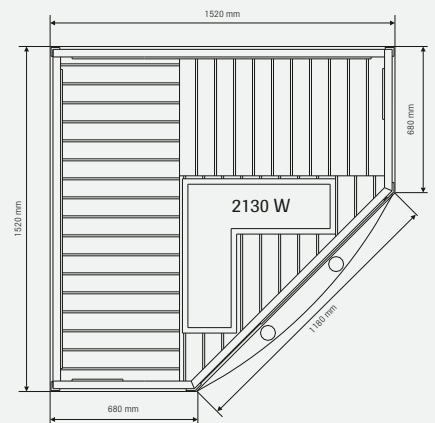

Prime 1515/c
4 persons.