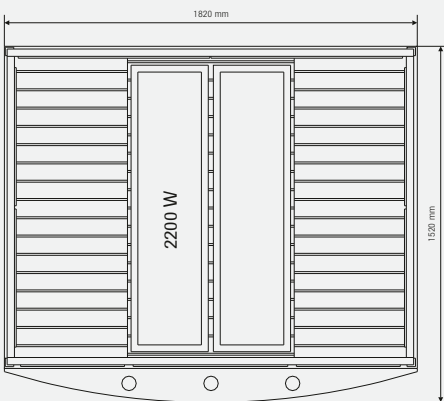

Prime 1815
4 persons.