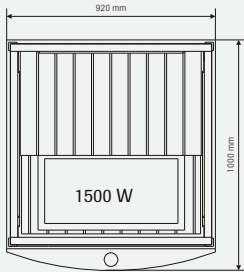

Freedom of choice is yours – by design.

Here you have our complete, prefabricated infra cabins, showing sizes and the layout of the interior fittings. External height 1950 mm.

Prime 910
1 person.

Prime 1211
2 persons.