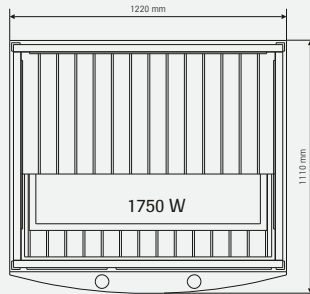

Prime 1313/c

Prime 1515/c

Infra cabin Prime

The Tylö infra cabin Prime is delivered complete with wall- and ceiling sections with built-in infra panels, door in tempered safety glass, internal digital control panel, AM/FM/CD/MP3 stereo equipment, heat resistant ceiling-speakers, CarbonFlex™ infra panels in bench, wall- and floor sections, interior and exterior halogen spotlights, colour light therapy (chromotherapy) and integral magazine rack (except infra cabin Prime 910 and Prime 1313/c).

Freedom of choice is yours – by design.

Here you have our complete, prefabricated infra cabins, showing sizes and the layout of the interior fittings. External height 1950 mm.

Prime 910
1 person.

Prime 1211
2 persons.