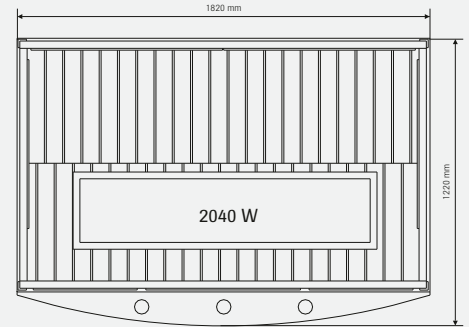

Freedom of choice is yours – by design.

Here you have our complete, prefabricated infra cabins, showing sizes and the layout of the interior fittings. External height 1950 mm.

Prime 910
1 person.

Prime 1211
2 persons.