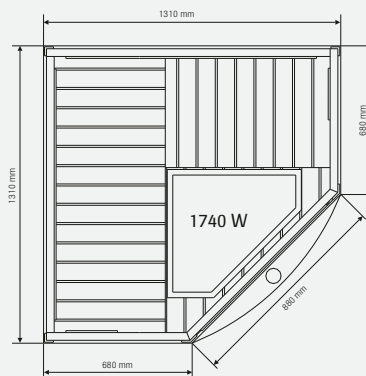

Prime 1313/c
3 persons.