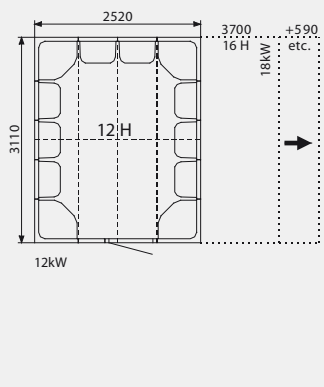

Layouts for Elysée

Outer ceiling height 2170 mm

These steam rooms have a one-piece dome

Outer ceiling height 2270 mm

Rooms max. 4 m² can be supplied with a vacuum-formed white plastic floor tray (except for F/FC when fitted with the optional glass wall). The dashed lines show the extent of the ceiling. The rooms can be extended further in the direction of the arrow. For other dimensions and versions, request a quote.

Outer ceiling height 2070 mm

Outer ceiling height 2240 mm

Outer ceiling height 2240 mm

Outer ceiling height 2140 mm

Outer ceiling height 2140 mm

Glass wall sections and service walls are available in the widths 398, 588 and 778 mm. They can replace corresponding sections in Elysée rooms at no additional charge.

Layouts for Excellent (Article number for size can be found in the applicable price list.)

Outer ceiling height 2070 mm

Outer ceiling height 2070 mm

Outer ceiling height 2240 mm

The dashed lines show the extent of the ceiling. The rooms can be extended further in the direction of the arrow. For other dimensions and versions, request a quote. Glass wall sections and service walls are available in the widths 398, 588 and 778 mm. They can replace corresponding sections in Excellent rooms at no extra charge.