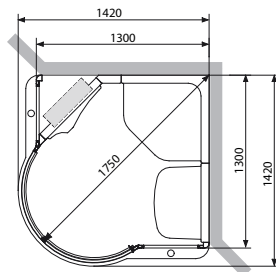

Tylette Centre

(Art. no. 9607 3302)

White walls. Size: 1420 x 1420 mm, height 1980 mm.

Floor decking

(Art. no. 9005 9020)

Exclusive optional floor decking made entirely of teak and dimensioned for Tylette Centre.