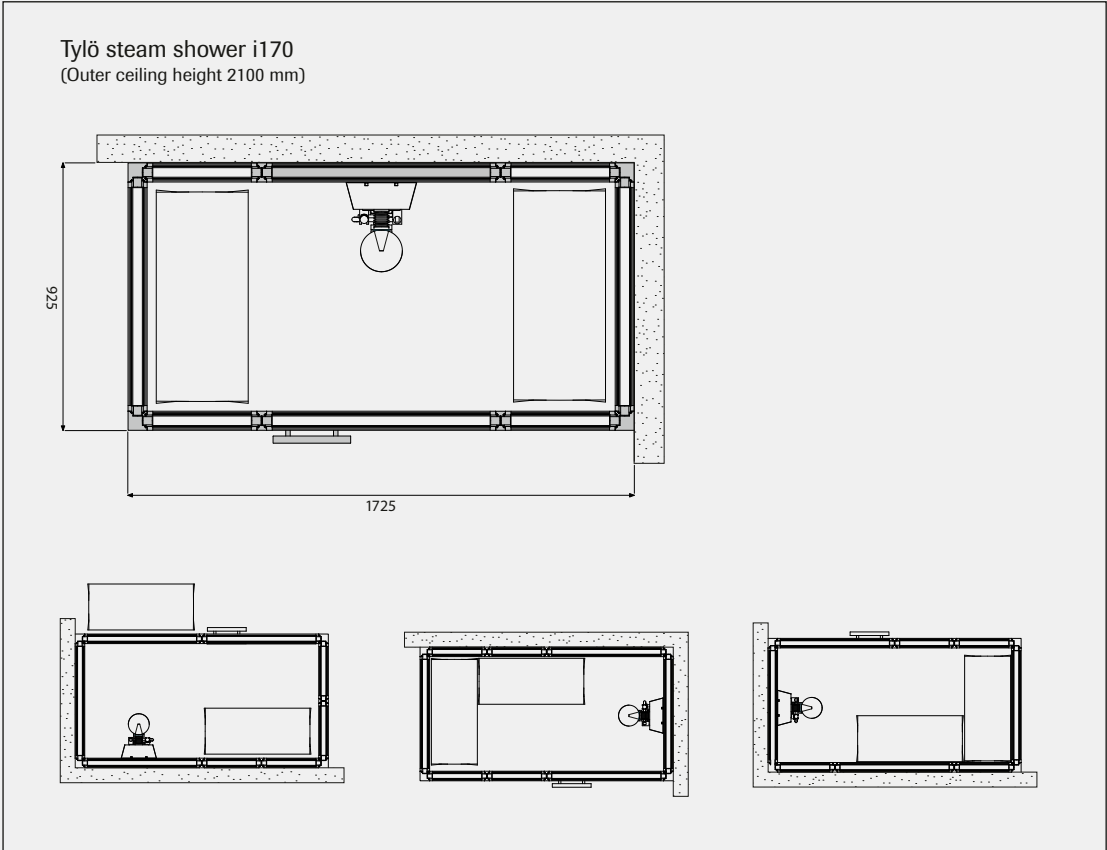

Your freedom of choice is part of our design plans

Walls, glass sections and doors can be assembled in a variety of different ways. The walls can be installed reversed, and configured in many different ways to suit the layout of your particular bathroom. You can also place all the interior fittings wherever you wish.