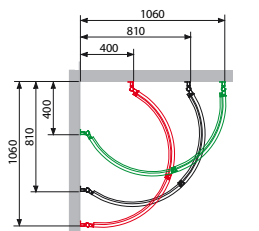

Tylö showers

From practical corner solutions that give you maximum flexibility when planning and positioning your shower, via a complete home spa to the generously equipped Tylette Centre hydro-steam cabinet that takes up no more floor space than a corner bathtub. Although our range of options may be big, you don't need a big bathroom to make use of it. All our products have been specially designed to fit standard-sized bathrooms.

Corner showers

Parant corner shower

(Art. no. 8900 9100)

Exclusive corner shower with a curved sliding door and front in clear tempered safety glass with natural anodised aluminium profiles. The door runs on soft-suspension, roller-bearing wheels for smooth, silent operation and has magnetic strips for reliable, watertight closing. Optional right-hand/left-hand access: opening 600 cm. The ingenious pivoting wall profiles give Parant a huge advantage over other corner showers – unique flexibility for a perfect fit in every corner. Size: Adjustable, see sketches below. Height 1850 mm.

Parant Center

(Art. no. 8900 9102)

As above, but with centre access and slightly higher walls (1900 mm). You can combine Parant Center with our shower walls to give you even greater flexibility to customise your own shower design. See the sketches below.

www.tylo.com/parant