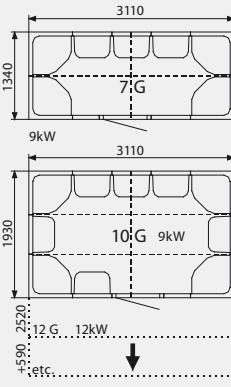

Compact model in tempered clear glass with concealed hinges. Frame size: 1855 x 635 x 43 mm. Width of opening: 550 mm.

Steam Door 60 G

Tinted glass (Art. no. 9091 2000)

Clear glass (Art. no. 9091 2001)

Tempered glass door. Frame size: 1870 x 778 x 60 mm. Width of opening: 670 mm.

Layouts for Elysée

Outer ceiling height 2170 mm

These steam rooms have a one-piece dome

Outer ceiling height 2270 mm

Rooms max. 4 m² can be supplied with a vacuum-formed white plastic floor tray (except for F/FC when fitted with the optional glass wall). The dashed lines show the extent of the ceiling. The rooms can be extended further in the direction of the arrow. For other dimensions and versions, request a quote.

Outer ceiling height 2070 mm

Outer ceiling height 2240 mm

Outer ceiling height 2240 mm

Outer ceiling height 2140 mm

Outer ceiling height 2140 mm

Glass wall sections and service walls are available in the widths 398, 588 and 778 mm. They can replace corresponding sections in Elysée rooms at no additional charge.

Layouts for Excellent (Article number for size can be found in the applicable price list.)

Outer ceiling height 2070 mm

Outer ceiling height 2070 mm

Outer ceiling height 2240 mm

The dashed lines show the extent of the ceiling. The rooms can be extended further in the direction of the arrow. For other dimensions and versions, request a quote. Glass wall sections and service walls are available in the widths 398, 588 and 778 mm. They can replace corresponding sections in Excellent rooms at no extra charge.