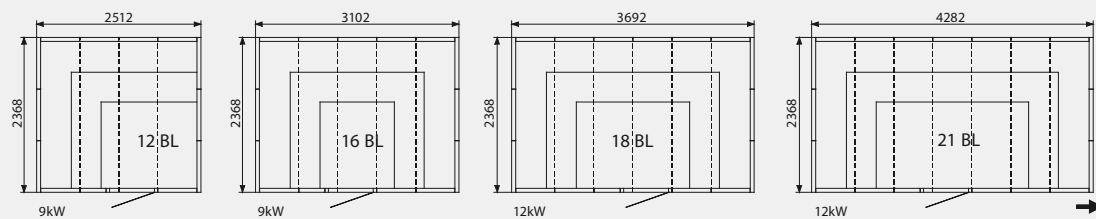

Outer ceiling height 2140 mm