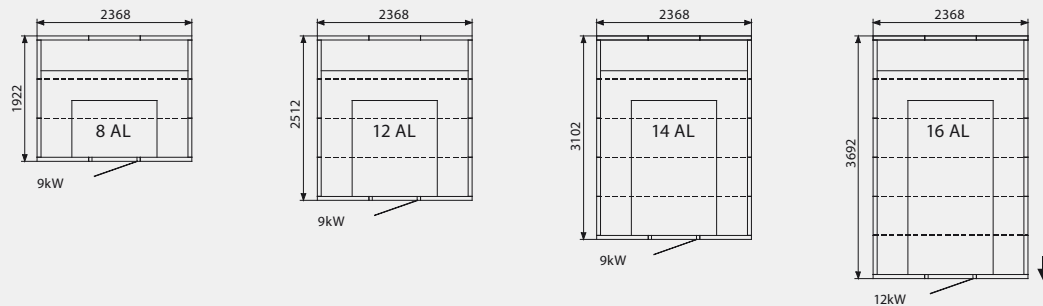

Outer ceiling height 2140 mm