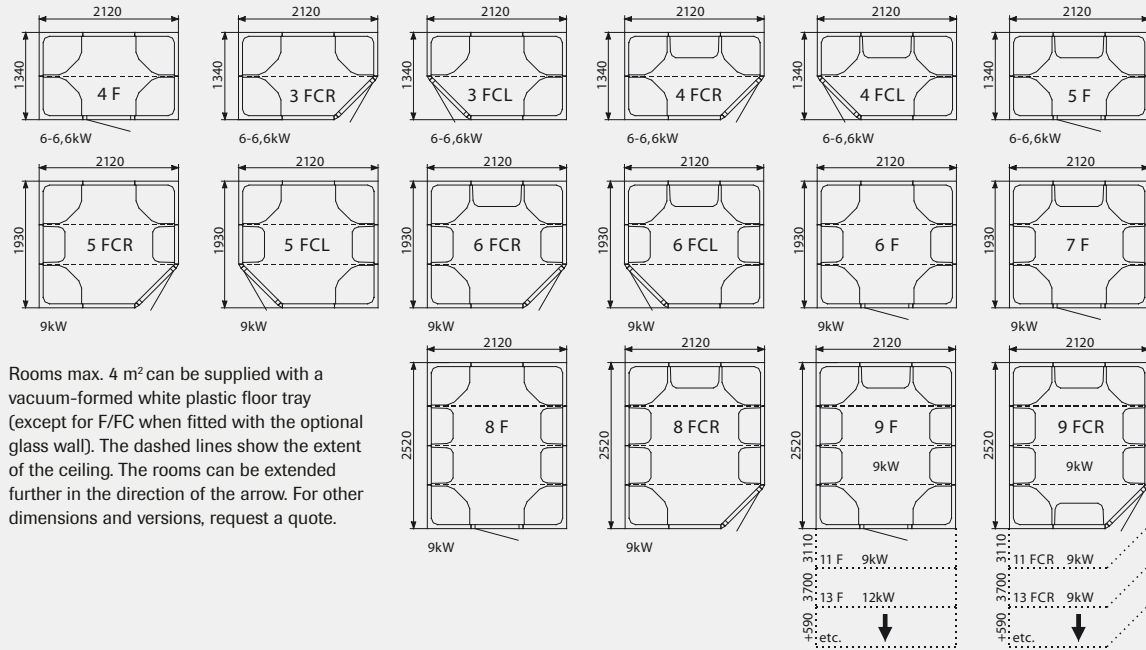

Layouts for Elysée

Outer ceiling height 2170 mm

These steam rooms have a one-piece dome

Outer ceiling height 2270 mm

Rooms max. 4 m² can be supplied with a vacuum-formed white plastic floor tray (except for F/FC when fitted with the optional glass wall). The dashed lines show the extent of the ceiling. The rooms can be extended further in the direction of the arrow. For other dimensions and versions, request a quote.

Outer ceiling height 2070 mm

Outer ceiling height 2240 mm

Outer ceiling height 2240 mm

Outer ceiling height 2140 mm

Outer ceiling height 2140 mm

Glass wall sections and service walls are available in the widths 398, 588 and 778 mm. They can replace corresponding sections in Elysée rooms at no additional charge.