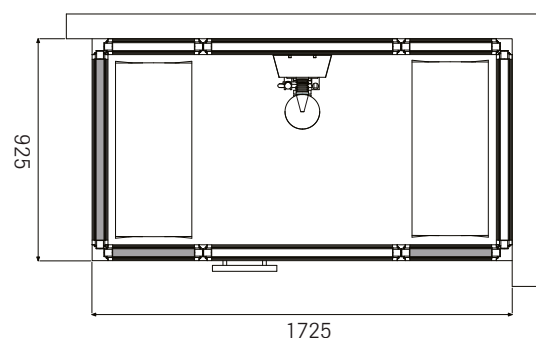

Tylö Impression steam shower

Tylö Impression is based on a unique system of profiles that can be varied in small spaces by using different wall configurations and exterior finishes in a shared space for showers and steam baths made of aluminium, glass and high-gloss acrylic. The steam shower comes in two sizes: a slightly larger 1725 x 925 mm version with twin benches and a smaller 1325 x 925 mm version with a single bench, and designed for simple water supply connection. The integral steam generator (max 4.5 kW) is convertible between 230 V~ and 400 V2N~ (two phase with neutral). The recommended water pressure is 4 bar and 50 litres/minute.

Good design

The attractive white benches in compression-moulded, high-pressure laminate are the epitome of good design. Additional benches can also be ordered for use outside the shower. The design and finish of every detail is well thought out and beautiful to look at. The absence of nooks and crannies prevents dirt from accumulating and makes cleaning easy.

Tylö steam shower i130 and i170. The walls can be installed reversed configured in many different ways to suit the layout of your particular bathroom. The small control panel on the steam shower column controls the steam generator.

The lacquered aluminium profiles conform to a registered design that ensures maximum versatility within the unique Tylö system. Once the frame has been screwed in place, the outer cladding simply clips on without any screws or visible fittings. The sleek lines of the design are a joy to behold – and simplicity itself to clean.

The steam head has a holder for fragrant essences to add yet another dimension to your bathing pleasure.

A flexible system