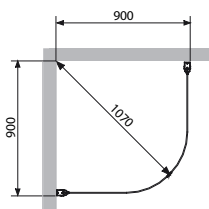

Swing

(Art. no. 8900 9125)

Swing is ideal where space is at a premium. Two elegantly curved door sections in 6 mm clear, tempered safety glass. Adjustable aluminium side posts are wide enough to allow room for the passage of surface-mounted pipes. The door sections open both inwards and outwards, and stay put automatically at the chosen position. By folding the doors in when the shower is not in use, you free up the maximum amount of floor space.

IMPORTANT! As this shower has no floor-seal it is recommended primarily for shower rooms where the floor slopes towards a waste outlet.

Size: 900 x 900 mm, height 1900 mm.

www.tylo.com/swing