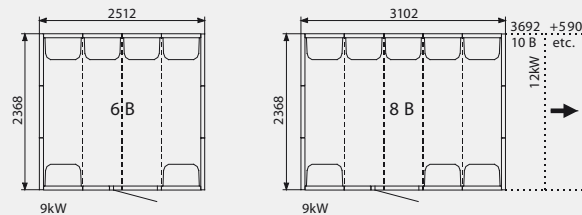

Layouts for Elysée

Outer ceiling height 2170 mm

These steam rooms have a one-piece dome

Outer ceiling height 2270 mm

Rooms max. 4 m² can be supplied with a vacuum-formed white plastic floor tray (except for F/FC when fitted with the optional glass wall). The dashed lines show the extent of the ceiling. The rooms can be extended further in the direction of the arrow. For other dimensions and versions, request a quote.

Outer ceiling height 2070 mm

Outer ceiling height 2240 mm

Outer ceiling height 2240 mm

Outer ceiling height 2140 mm

Outer ceiling height 2140 mm

Glass wall sections and service walls are available in the widths 398, 588 and 778 mm. They can replace corresponding sections in Elysée rooms at no additional charge.

Layouts for Excellent (Article number for size can be found in the applicable price list.)

Outer ceiling height 2070 mm

Outer ceiling height 2070 mm

Outer ceiling height 2240 mm

The dashed lines show the extent of the ceiling. The rooms can be extended further in the direction of the arrow. For other dimensions and versions, request a quote. Glass wall sections and service walls are available in the widths 398, 588 and 778 mm. They can replace corresponding sections in Excellent rooms at no extra charge.