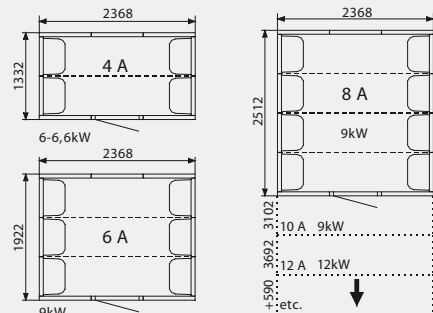

Layouts for Elysée

Outer ceiling height 2170 mm

These steam rooms have a one-piece dome

Outer ceiling height 2270 mm

Rooms max. 4 m² can be supplied with a vacuum-formed white plastic floor tray (except for F/FC when fitted with the optional glass wall). The dashed lines show the extent of the ceiling. The rooms can be extended further in the direction of the arrow. For other dimensions and versions, request a quote.

Outer ceiling height 2070 mm

Outer ceiling height 2240 mm

Outer ceiling height 2240 mm

Outer ceiling height 2140 mm

Outer ceiling height 2140 mm

Glass wall sections and service walls are available in the widths 398, 588 and 778 mm. They can replace corresponding sections in Elysée rooms at no additional charge.

Layouts for Excellent (Article number for size can be found in the applicable price list.)

Outer ceiling height 2070 mm

Outer ceiling height 2070 mm

Outer ceiling height 2240 mm

The dashed lines show the extent of the ceiling. The rooms can be extended further in the direction of the arrow. For other dimensions and versions, request a quote. Glass wall sections and service walls are available in the widths 398, 588 and 778 mm. They can replace corresponding sections in Excellent rooms at no extra charge.