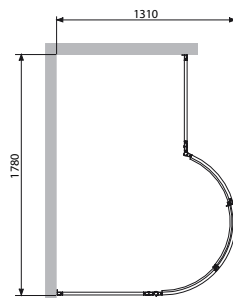

Tylö showers

From practical corner solutions that give you maximum flexibility when planning and positioning your shower, via a complete home spa to the generously equipped Tylette Centre hydro-steam cabinet that takes up no more floor space than a corner bathtub. Although our range of options may be big, you don't need a big bathroom to make use of it. All our products have been specially designed to fit standard-sized bathrooms.

Corner showers

Parant corner shower

(Art. no. 8900 9100)

Exclusive corner shower with a curved sliding door and front in clear tempered safety glass with natural anodised aluminium profiles. The door runs on soft-suspension, roller-bearing wheels for smooth, silent operation and has magnetic strips for reliable, watertight closing. Optional right-hand/left-hand access: opening 600 cm. The ingenious pivoting wall profiles give Parant a huge advantage over other corner showers – unique flexibility for a perfect fit in every corner. Size: Adjustable, see sketches below. Height 1850 mm.

Parant Center

(Art. no. 8900 9102)

As above, but with centre access and slightly higher walls (1900 mm). You can combine Parant Center with our shower walls to give you even greater flexibility to customise your own shower design. See the sketches below.

www.tylo.com/parant