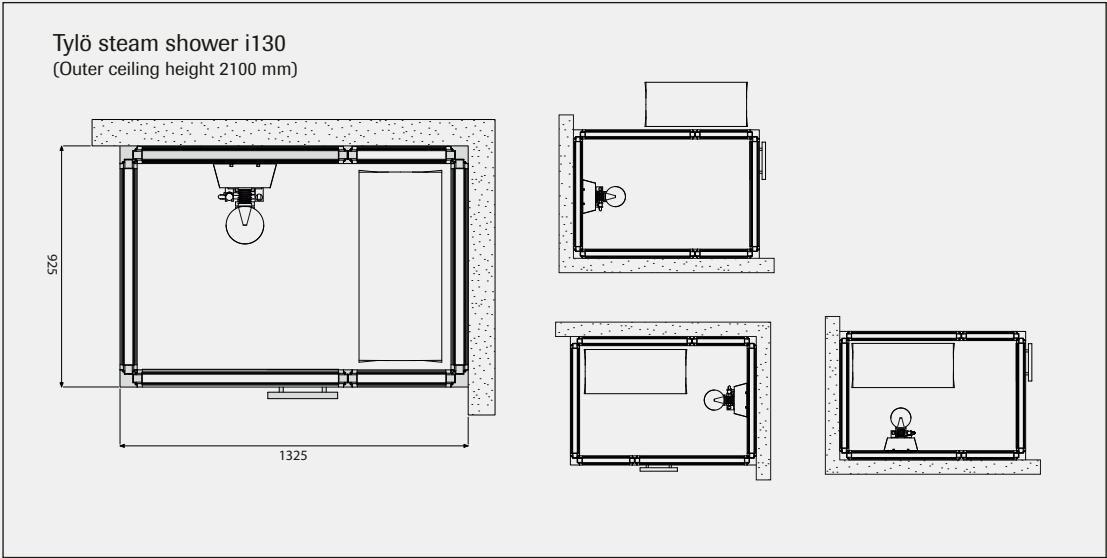

Your freedom of choice is part of our design plans

Walls, glass sections and doors can be assembled in a variety of different ways. The walls can be installed reversed, and configured in many different ways to suit the layout of your particular bathroom. You can also place all the interior fittings wherever you wish.