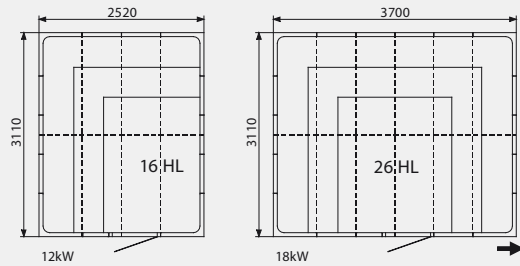

Outer ceiling height 2070 mm

Outer ceiling height 2240 mm

Outer ceiling height 2240 mm

Outer ceiling height 2140 mm

Outer ceiling height 2140 mm

Glass wall sections and service walls are available in the widths 398, 588 and 778 mm. They can replace corresponding sections in Elysée rooms at no additional charge.

Layouts for Excellent (Article number for size can be found in the applicable price list.)

Outer ceiling height 2070 mm

Outer ceiling height 2070 mm

Outer ceiling height 2240 mm

The dashed lines show the extent of the ceiling. The rooms can be extended further in the direction of the arrow. For other dimensions and versions, request a quote. Glass wall sections and service walls are available in the widths 398, 588 and 778 mm. They can replace corresponding sections in Excellent rooms at no extra charge.