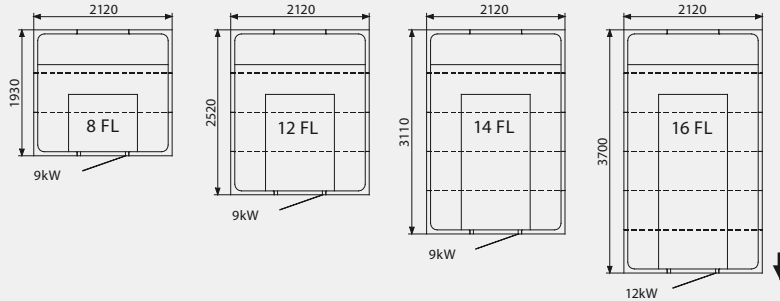

Layouts for Elysée

Outer ceiling height 2170 mm

These steam rooms have a one-piece dome

Outer ceiling height 2270 mm

Rooms max. 4 m² can be supplied with a vacuum-formed white plastic floor tray (except for F/FC when fitted with the optional glass wall). The dashed lines show the extent of the ceiling. The rooms can be extended further in the direction of the arrow. For other dimensions and versions, request a quote.

Outer ceiling height 2070 mm

Outer ceiling height 2240 mm

Outer ceiling height 2240 mm

Outer ceiling height 2140 mm

Outer ceiling height 2140 mm

Glass wall sections and service walls are available in the widths 398, 588 and 778 mm. They can replace corresponding sections in Elysée rooms at no additional charge.

Layouts for Excellent (Article number for size can be found in the applicable price list.)

Outer ceiling height 2070 mm

Outer ceiling height 2070 mm

Outer ceiling height 2240 mm

The dashed lines show the extent of the ceiling. The rooms can be extended further in the direction of the arrow. For other dimensions and versions, request a quote. Glass wall sections and service walls are available in the widths 398, 588 and 778 mm. They can replace corresponding sections in Excellent rooms at no extra charge.