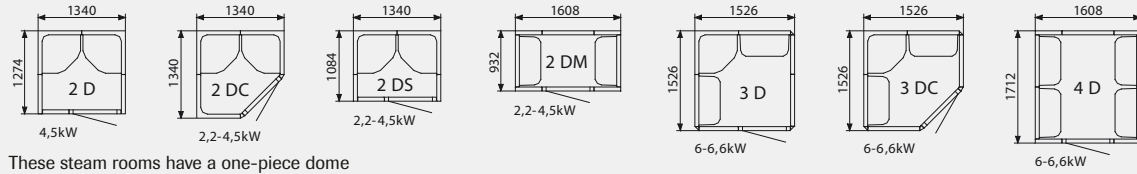

Here is a bird's eye view of our complete, prefabricated steam rooms, showing sizes and the layout of the interior fittings. All these steam rooms can also be installed reversed. Just add a suitable steam generator with the required output, a control panel and a floor tray, where required. Outer wall coverings are not included.

Layouts for Elysée

Outer ceiling height 2170 mm

These steam rooms have a one-piece dome

Outer ceiling height 2270 mm