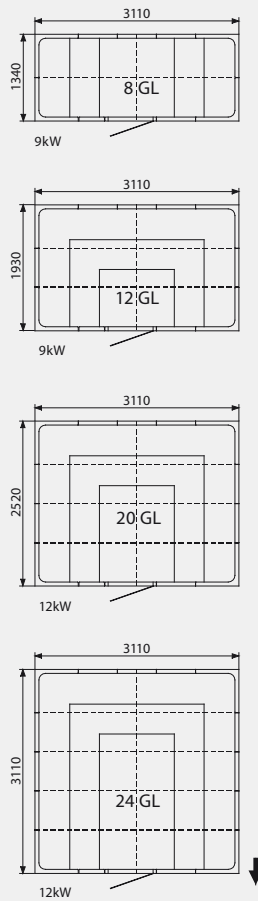

The dashed lines show the extent of the ceiling. The rooms can be extended further in the direction of the arrow. For other dimensions and versions, request a quote. Glass wall sections and service walls are available in the widths 398, 588 and 778 mm. They can replace corresponding sections in Excellent rooms at no extra charge.

Outer ceiling height 2240 mm