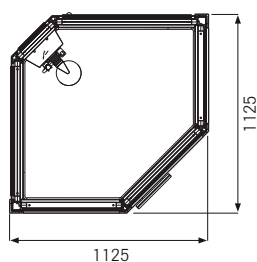

Tylö steam shower i110/c
(Art. no. 9607 4630)

The steam shower measures just 1125 x 1125 mm and comes with a bench. External height 2100 mm. Accommodates one person at a time.

www.tylo.com/impresioni110c