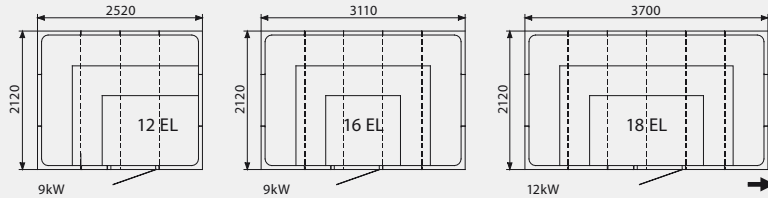

Outer ceiling height 2070 mm

Outer ceiling height 2240 mm

Outer ceiling height 2240 mm

Outer ceiling height 2140 mm

Outer ceiling height 2140 mm

Glass wall sections and service walls are available in the widths 398, 588 and 778 mm. They can replace corresponding sections in Elysée rooms at no additional charge.

Layouts for Excellent (Article number for size can be found in the applicable price list.)

Outer ceiling height 2070 mm

Outer ceiling height 2070 mm

Outer ceiling height 2240 mm

The dashed lines show the extent of the ceiling. The rooms can be extended further in the direction of the arrow. For other dimensions and versions, request a quote. Glass wall sections and service walls are available in the widths 398, 588 and 778 mm. They can replace corresponding sections in Excellent rooms at no extra charge.