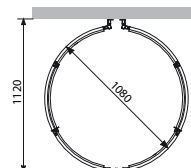

www.tylo.com/parant

Parant. Examples of sizes for fully flexible corner installations.

Parant. Sizes for regular corner installation.

Parant Center + 2 x Wall 70 + 2 x SP Linking strip.

2 x Parant Center + 1 x SP Linking strip.