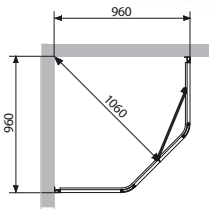

Diamant

(Art. no. 8900 9120)

Attractively designed corner shower with the door set at an angle. Door and walls in sturdy natural anodised aluminium profiles and clear safety glass. The door glides with just a whisper on soft-suspension, roller-bearing wheels and has a secure brush-strip seal. It can be installed to open right or left. Opening width: 450 mm. Size: 960 x 960 mm, height 1900 mm.

www.tylo.com/diamant

Diamant dome

(Art. no. 8911 0540)

One-piece dome in special-grade plastic with assembly profiles of natural anodised aluminium. Specially designed to fit Diamant corner showers. Height 150 mm. A Diamant with dome, VB steam generator and CC control panel is the perfect combination for a steam bath in your bathroom.

Swing

(Art. no. 8900 9125)

Swing is ideal where space is at a premium. Two elegantly curved door sections in 6 mm clear, tempered safety glass. Adjustable aluminium side posts are wide enough to allow room for the passage of surface-mounted pipes. The door sections open both inwards and outwards, and stay put automatically at the chosen position. By folding the doors in when the shower is not in use, you free up the maximum amount of floor space.

IMPORTANT! As this shower has no floor-seal it is recommended primarily for shower rooms where the floor slopes towards a waste outlet.

Size: 900 x 900 mm, height 1900 mm.

www.tylo.com/swing