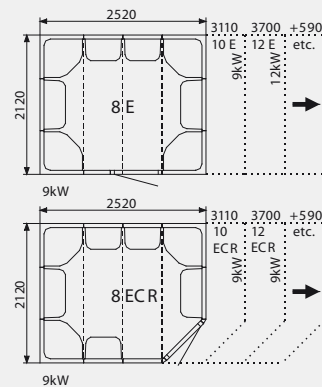

Layouts for Elysée

Outer ceiling height 2170 mm

These steam rooms have a one-piece dome

Outer ceiling height 2270 mm

Rooms max. 4 m² can be supplied with a vacuum-formed white plastic floor tray (except for F/FC when fitted with the optional glass wall). The dashed lines show the extent of the ceiling. The rooms can be extended further in the direction of the arrow. For other dimensions and versions, request a quote.

Outer ceiling height 2070 mm

Outer ceiling height 2240 mm

Outer ceiling height 2240 mm

Outer ceiling height 2140 mm

Outer ceiling height 2140 mm

Glass wall sections and service walls are available in the widths 398, 588 and 778 mm. They can replace corresponding sections in Elysée rooms at no additional charge.

Layouts for Excellent (Article number for size can be found in the applicable price list.)

Outer ceiling height 2070 mm

Outer ceiling height 2070 mm

Outer ceiling height 2240 mm

The dashed lines show the extent of the ceiling. The rooms can be extended further in the direction of the arrow. For other dimensions and versions, request a quote. Glass wall sections and service walls are available in the widths 398, 588 and 778 mm. They can replace corresponding sections in Excellent rooms at no extra charge.