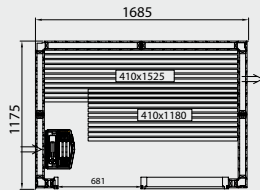

- Glass section 9L/V & Glass section 9H/V (vent)
 - Glass section 6L/V & Glass section 6H/V (vent)
- Glass section 9L & Glass section 9H
 - Glass section 6L & Glass section 6H

Evolve.

All the saunas have an external height of 2100 mm with the high floor frame (standard) and 2010 mm with the low floor frame. Low glass section for the high floor frame and high glass section for the low floor frame.

Evolve Plus GF

All the saunas have an external height of 2100 mm with the high floor frame (standard) and 2010 mm with the low floor frame.

E1712 PLUS GF

E1414 PLUS GF

E1717 PLUS GF

E1917 PLUS GF

E2217 PLUS GF