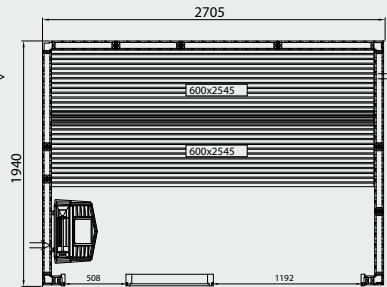

- Glass section 9L/V & Glass section 9H/V (vent)
 - Glass section 6L/V & Glass section 6H/V (vent)
- Glass section 9L & Glass section 9H
 - Glass section 6L & Glass section 6H

Evolve.

All the saunas have an external height of 2100 mm with the high floor frame (standard) and 2010 mm with the low floor frame. Low glass section for the high floor frame and high glass section for the low floor frame.

Evolve Plus GF

All the saunas have an external height of 2100 mm with the high floor frame (standard) and 2010 mm with the low floor frame.

E1712 PLUS GF

E1414 PLUS GF

E1717 PLUS GF

E1917 PLUS GF

E2217 PLUS GF

E1919 PLUS GF

E2219 PLUS GF

E2419 PLUS GF

E2719 PLUS GF

E2222 PLUS GF

E2422 PLUS GF

Evolve Plus GC

All the saunas have an external height of 2100 mm.