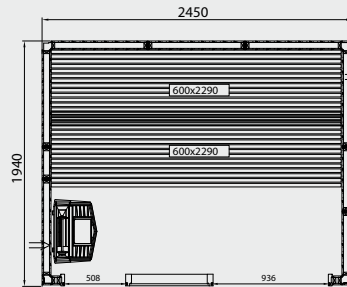

- Glass section 9L/V & Glass section 9H/V (vent)
 - Glass section 6L/V & Glass section 6H/V (vent)
- Glass section 9L & Glass section 9H
 - Glass section 6L & Glass section 6H

Evolve.

All the saunas have an external height of 2100 mm with the high floor frame (standard) and 2010 mm with the low floor frame. Low glass section for the high floor frame and high glass section for the low floor frame.

Evolve Plus GF

All the saunas have an external height of 2100 mm with the high floor frame (standard) and 2010 mm with the low floor frame.

E1712 PLUS GF

E1414 PLUS GF

E1717 PLUS GF

E1917 PLUS GF

E2217 PLUS GF

E1919 PLUS GF

E2219 PLUS GF

E2419 PLUS GF

E2719 PLUS GF

E2222 PLUS GF

E2422 PLUS GF

Evolve Plus GC

All the saunas have an external height of 2100 mm.