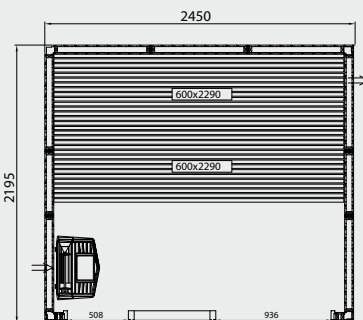

- Glass section 9L/V & Glass section 9H/V (vent)
 - Glass section 6L/V & Glass section 6H/V (vent)
- Glass section 9L & Glass section 9H
 - Glass section 6L & Glass section 6H

Evolve.

All the saunas have an external height of 2100 mm with the high floor frame (standard) and 2010 mm with the low floor frame. Low glass section for the high floor frame and high glass section for the low floor frame.

Evolve Plus GF

All the saunas have an external height of 2100 mm with the high floor frame (standard) and 2010 mm with the low floor frame.

E1712 PLUS GF

E1414 PLUS GF

E1717 PLUS GF

E1917 PLUS GF

E2217 PLUS GF

E1919 PLUS GF

E2219 PLUS GF

E2419 PLUS GF

E2719 PLUS GF

E2222 PLUS GF

E2422 PLUS GF

Evolve Plus GC

All the saunas have an external height of 2100 mm.