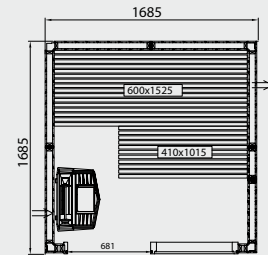

- Glass section 9L/V & Glass section 9H/V (vent)
 - Glass section 6L/V & Glass section 6H/V (vent)
- Glass section 9L & Glass section 9H
 - Glass section 6L & Glass section 6H

Evolve.

All the saunas have an external height of 2100 mm with the high floor frame (standard) and 2010 mm with the low floor frame. Low glass section for the high floor frame and high glass section for the low floor frame.

Evolve Plus GF

All the saunas have an external height of 2100 mm with the high floor frame (standard) and 2010 mm with the low floor frame.

E1712 PLUS GF

E1414 PLUS GF

E1717 PLUS GF

E1917 PLUS GF

E2217 PLUS GF

E1919 PLUS GF

E2219 PLUS GF

E2419 PLUS GF

E2719 PLUS GF

E2222 PLUS GF

E2422 PLUS GF

Evolve Plus GC

All the saunas have an external height of 2100 mm.