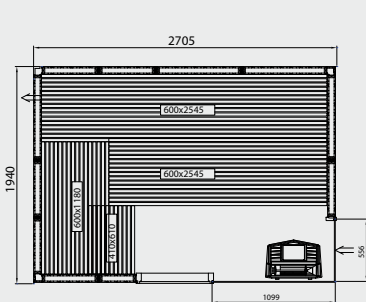

Evolve Plus GC

All the saunas have an external height of 2100 mm.