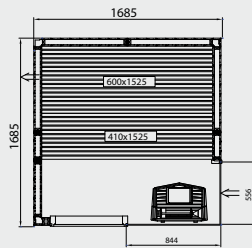

E1717 PLUS GC