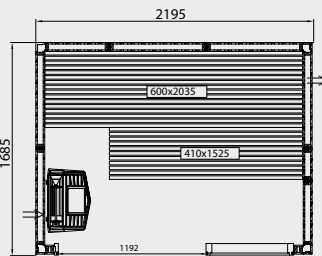

- Glass section 9L/V & Glass section 9H/V (vent)
 - Glass section 6L/V & Glass section 6H/V (vent)
- Glass section 9L & Glass section 9H
 - Glass section 6L & Glass section 6H

Evolve.

All the saunas have an external height of 2100 mm with the high floor frame (standard) and 2010 mm with the low floor frame. Low glass section for the high floor frame and high glass section for the low floor frame.

Evolve Plus GF

All the saunas have an external height of 2100 mm with the high floor frame (standard) and 2010 mm with the low floor frame.

E1712 PLUS GF

E1414 PLUS GF

E1717 PLUS GF

E1917 PLUS GF

E2217 PLUS GF

E1919 PLUS GF

E2219 PLUS GF

E2419 PLUS GF

E2719 PLUS GF

E2222 PLUS GF

E2422 PLUS GF

Evolve Plus GC

All the saunas have an external height of 2100 mm.