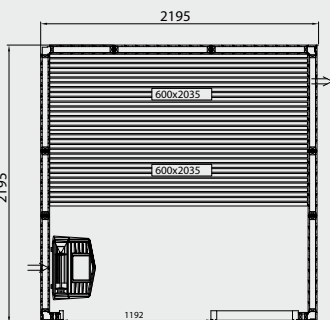

Evolve Plus GF

All the saunas have an external height of 2100 mm with the high floor frame (standard) and 2010 mm with the low floor frame.

E1712 PLUS GF

E1414 PLUS GF

E1717 PLUS GF

E1917 PLUS GF

E2217 PLUS GF

E1919 PLUS GF

E2219 PLUS GF

E2419 PLUS GF

E2719 PLUS GF

E2222 PLUS GF

E2422 PLUS GF

Evolve Plus GC

All the saunas have an external height of 2100 mm.