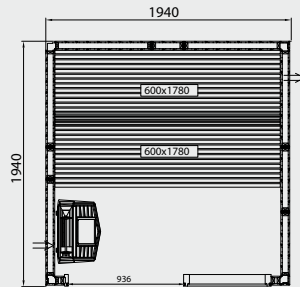

- Glass section 9L/V & Glass section 9H/V (vent)
 - Glass section 6L/V & Glass section 6H/V (vent)
- Glass section 9L & Glass section 9H
 - Glass section 6L & Glass section 6H

Evolve.

All the saunas have an external height of 2100 mm with the high floor frame (standard) and 2010 mm with the low floor frame. Low glass section for the high floor frame and high glass section for the low floor frame.

Evolve Plus GF

All the saunas have an external height of 2100 mm with the high floor frame (standard) and 2010 mm with the low floor frame.

E1712 PLUS GF

E1414 PLUS GF

E1717 PLUS GF

E1917 PLUS GF

E2217 PLUS GF

E1919 PLUS GF

E2219 PLUS GF

E2419 PLUS GF

E2719 PLUS GF

E2222 PLUS GF

E2422 PLUS GF

Evolve Plus GC

All the saunas have an external height of 2100 mm.