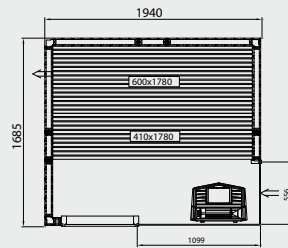

E1917 PLUS GC