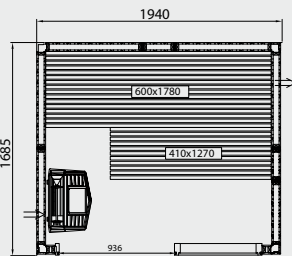

- Glass section 9L/V & Glass section 9H/V (vent)
 - Glass section 6L/V & Glass section 6H/V (vent)
- Glass section 9L & Glass section 9H
 - Glass section 6L & Glass section 6H

Evolve.

All the saunas have an external height of 2100 mm with the high floor frame (standard) and 2010 mm with the low floor frame. Low glass section for the high floor frame and high glass section for the low floor frame.

Evolve Plus GF

All the saunas have an external height of 2100 mm with the high floor frame (standard) and 2010 mm with the low floor frame.

E1712 PLUS GF

E1414 PLUS GF

E1717 PLUS GF

E1917 PLUS GF

E2217 PLUS GF

E1919 PLUS GF

E2219 PLUS GF

E2419 PLUS GF

E2719 PLUS GF

E2222 PLUS GF

E2422 PLUS GF

Evolve Plus GC

All the saunas have an external height of 2100 mm.