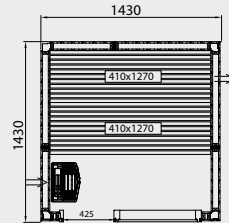

- Glass section 9L/V & Glass section 9H/V (vent)
 - Glass section 6L/V & Glass section 6H/V (vent)
- Glass section 9L & Glass section 9H
 - Glass section 6L & Glass section 6H

Evolve.

All the saunas have an external height of 2100 mm with the high floor frame (standard) and 2010 mm with the low floor frame. Low glass section for the high floor frame and high glass section for the low floor frame.

Evolve Plus GF

All the saunas have an external height of 2100 mm with the high floor frame (standard) and 2010 mm with the low floor frame.

E1712 PLUS GF

E1414 PLUS GF

E1717 PLUS GF

E1917 PLUS GF

E2217 PLUS GF

E1919 PLUS GF

E2219 PLUS GF

E2419 PLUS GF

E2719 PLUS GF

E2222 PLUS GF

E2422 PLUS GF

Evolve Plus GC

All the saunas have an external height of 2100 mm.