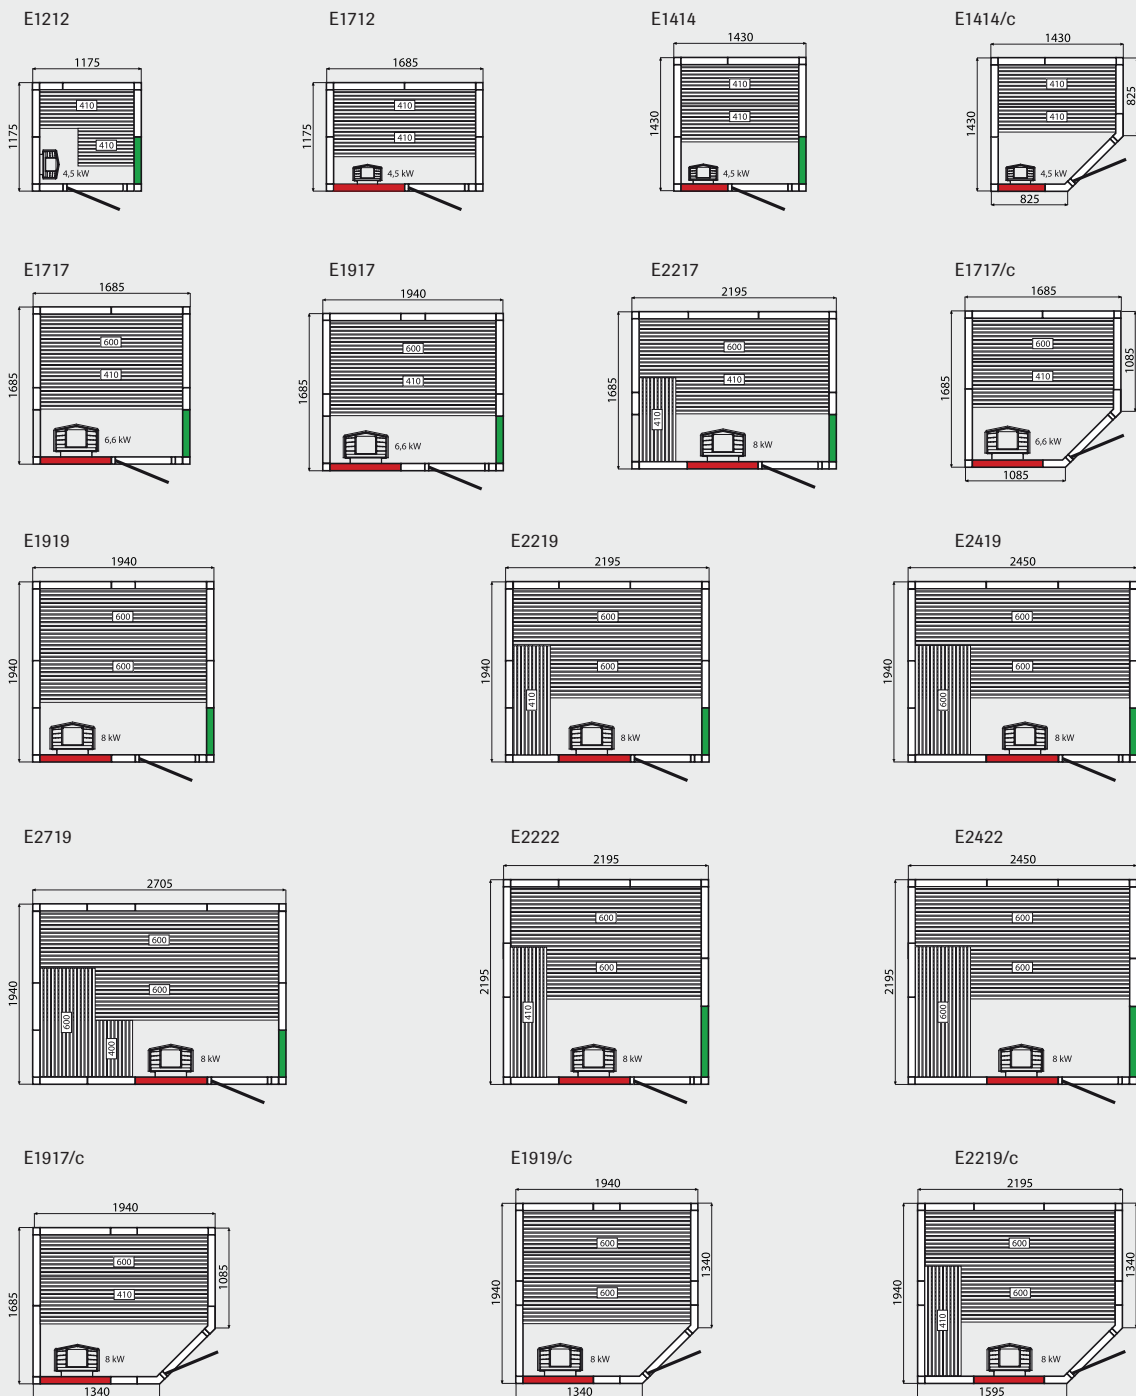

Evolve Plus GC is being launched in spring 2012. This is the most exclusive design in the series, and really links the sauna experience together with the bathroom. The front and one corner are made of clear glass combined with the finest aspen panels, creating a uniquely spacious feeling and an exclusive aesthetic design. Evolve Plus GC is available in 9 different sizes and has the DGL Plus door with no threshold as standard. It can of course also be upgraded to create your dream sauna, with lighting, accessories and extra equipment from our range.

Here is a layout chart of our complete range of prefabricated sauna rooms. You can see sizes, the correct location of the sauna heater and the layout of the interior fittings. All these saunas can also be installed reversed. You can also see which standard wall sections can be replaced by glazed sections. For the sake of clarity we also indicate the optimum heater output for each of the rooms. All you need to do is measure, compare and decide which sauna room is the best for you.

- Glass section 9L/V & Glass section 9H/V (vent)
 - Glass section 6L/V & Glass section 6H/V (vent)
- Glass section 9L & Glass section 9H
 - Glass section 6L & Glass section 6H

Evolve.

All the saunas have an external height of 2100 mm with the high floor frame (standard) and 2010 mm with the low floor frame. Low glass section for the high floor frame and high glass section for the low floor frame.