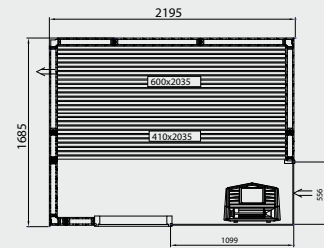

Evolve Plus GC

All the saunas have an external height of 2100 mm.