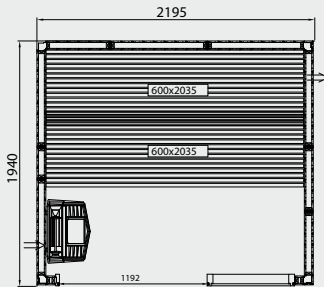

- Glass section 9L/V & Glass section 9H/V (vent)
 - Glass section 6L/V & Glass section 6H/V (vent)
- Glass section 9L & Glass section 9H
 - Glass section 6L & Glass section 6H

Evolve.

All the saunas have an external height of 2100 mm with the high floor frame (standard) and 2010 mm with the low floor frame. Low glass section for the high floor frame and high glass section for the low floor frame.

Evolve Plus GF

All the saunas have an external height of 2100 mm with the high floor frame (standard) and 2010 mm with the low floor frame.

E1712 PLUS GF

E1414 PLUS GF

E1717 PLUS GF

E1917 PLUS GF

E2217 PLUS GF

E1919 PLUS GF

E2219 PLUS GF

E2419 PLUS GF

E2719 PLUS GF

E2222 PLUS GF

E2422 PLUS GF

Evolve Plus GC

All the saunas have an external height of 2100 mm.